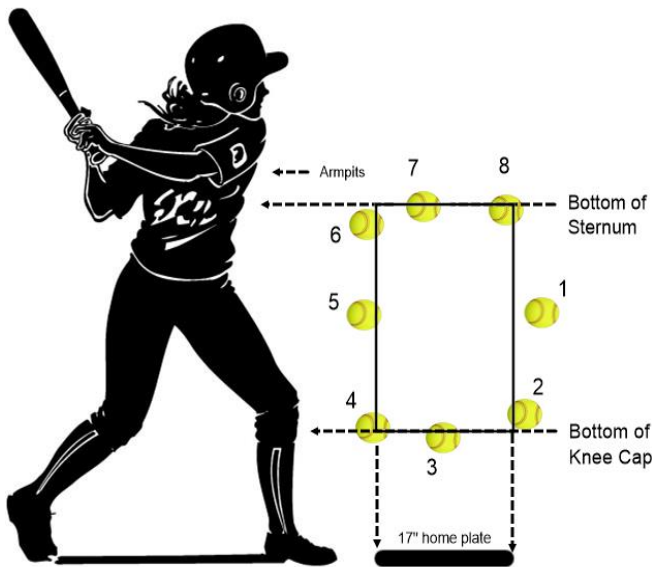

**BULLETIN #2
NOVEMBER 17, 2017**

WBSC FAST PITCH STRIKE ZONE

5.1.41 STRIKE ZONE

The space over any part of home plate between the **bottom of the batter's sternum (chest plate) and the bottom of the batter's knee cap, when they assume their natural batting stance. (MP Only – The space over home plate between the batter's armpits and the top of the knees when they assume their natural batting stance.)** **The natural batting stance is the stance the batter takes after the release of the pitch when deciding to swing or not swing at the pitch.**

5.4.3

- c)** A strike is called the ball is live and runners may advance with liability to be put out:
 - i.** when any part of a pitched ball enters the strike zone before touching the ground and the batter does not swing, **(FP Only - Provided the top of the ball is at or below the sternum or the bottom of the ball is at or above the bottom of the knee cap);**

1 BALL; 2 STRIKE; 3 BALL; 4 BALL; 5 STRIKE; 6 STRIKE 7 BALL; 8 BALL.