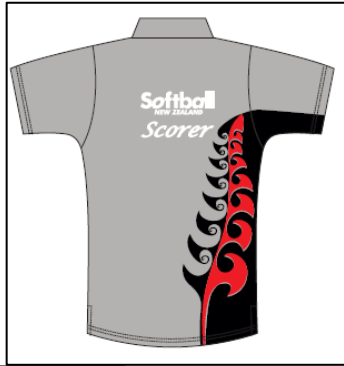

Softball New Zealand Scorers Uniform

Grey Polo Shirt

Black Polo Shirt

Visor

Gym Shorts

Cap

Track Suit Pants

Track Suit Jacket